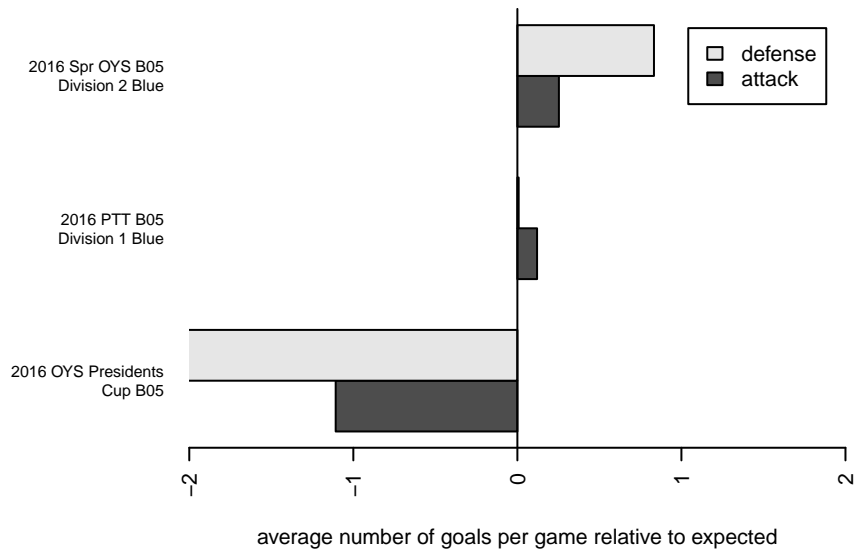

Performance relative to 13 month average