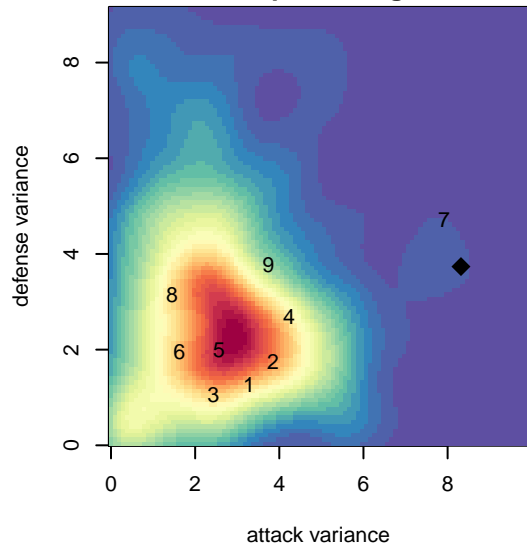

WAFC Coyotes B05

Woodburn Athletic FC
 Woodburn, OR
 B05 total strength=609
 attack=0.79 defense=0.33
 fall league = PTT B05 Div 1 Blue
 spr league = Spr OYS B05 Div 2 Blue

alt names used:
 WAFC 05B Coyotes
 WAFC 05B Coyotes
 WAFC 05B Coyotes

Venues played:
 2016 PTT B05 Division 1 Blue
 2016 OYS Presidents Cup B05
 2016 Spr OYS B05 Division 2 Blue

**attack and defense variance (black dot)
relative to other teams
and top 10 in region**

**attack and defense rating
relative to others at age
and all opponents in last 13 months**