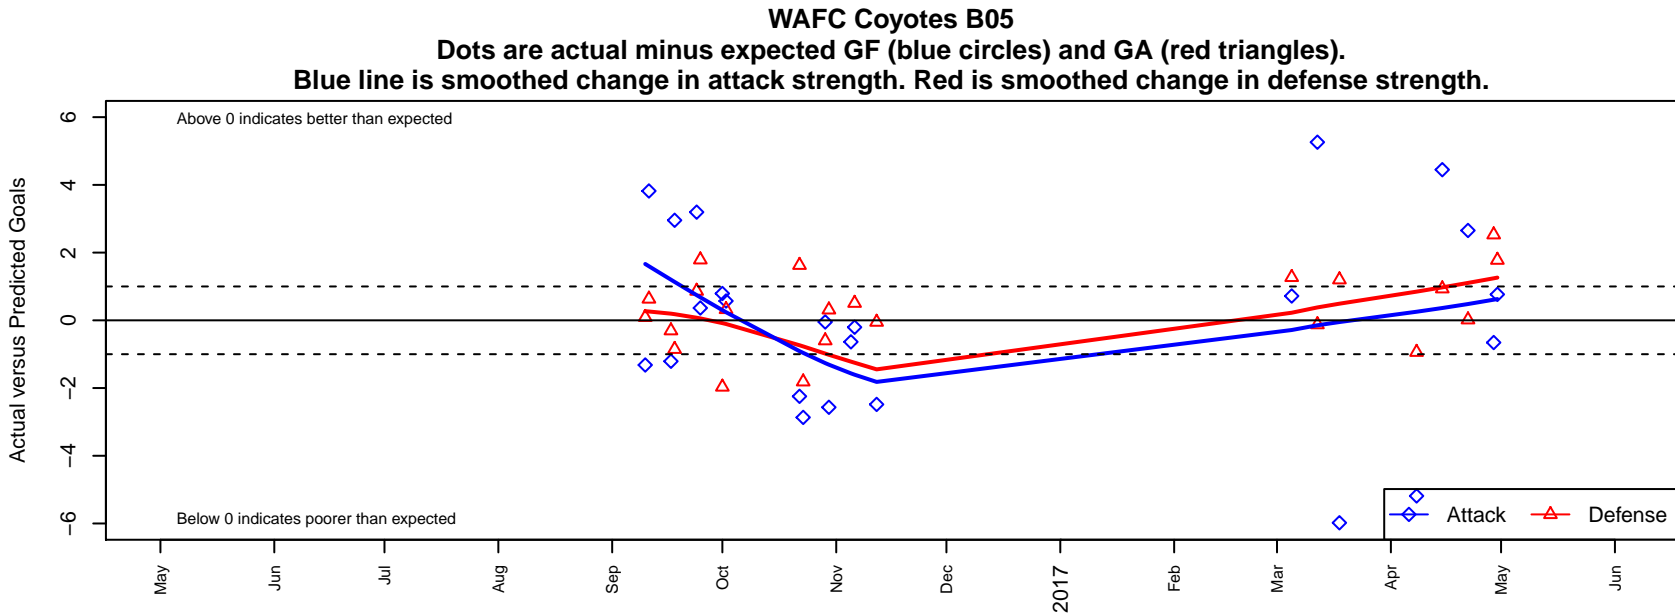

WAFC Coyotes B05

Woodburn Athletic FC
 Woodburn, OR
 B05 total strength=609
 attack=0.79 defense=0.33
 fall league = PTT B05 Div 1 Blue
 spr league = Spr OYS B05 Div 2 Blue

alt names used:
 WAFC 05B Coyotes
 WAFC 05B Coyotes
 WAFC 05B Coyotes

Venues played:
 2016 PTT B05 Division 1 Blue
 2016 OYS Presidents Cup B05
 2016 Spr OYS B05 Division 2 Blue

**attack and defense variance (black dot)
relative to other teams
and top 10 in region**

**attack and defense rating
relative to others at age
and all opponents in last 13 months**